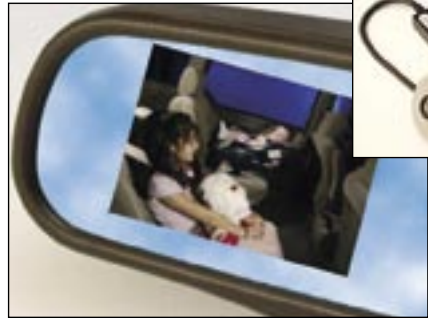

**Interior/Baby Cam (Optional Accessory)
250-8006 (Gray) 250-8007 (Tan)**

Baby Cam mounted

Tan

Gray

Camera Features:
 CCD Color Image
 1.0 Lux for sharper images
 1/4" Color CCD Camera
 Mounts on ceiling or side panel
 Color Shroud Choices for Interior Coordination
 Wide Angle View
 6' Harness
 Easy Installation

Navigation Interfacing

Adding this important safety feature just became a lot easier with Rostra's RearSight® Back up Camera/OEM Navigation Interface Harness Kits!

Camera Features:
 CCD Color Reverse Image
 .5 Lux For Sharper Image
 1/4" Color CCD Camera
 Electronic Auto Iris
 150° Lens with Excellent Depth of Field
 Waterproof Case w/Anti-fog Lens
 Easy Installation